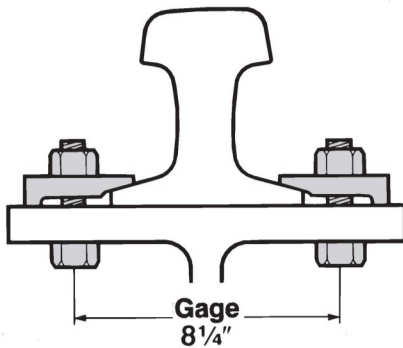

No. 175 Clip

No. 175 Clip

Clip Weight	Bolt Diameter	Use With	Normal Spacing
1.9 lbs	1"	175-lb Crane	Pairs every 2 feet

Please specify if clip is to be welded.

To order: Specify clip number.
All clips supplied without bolts.