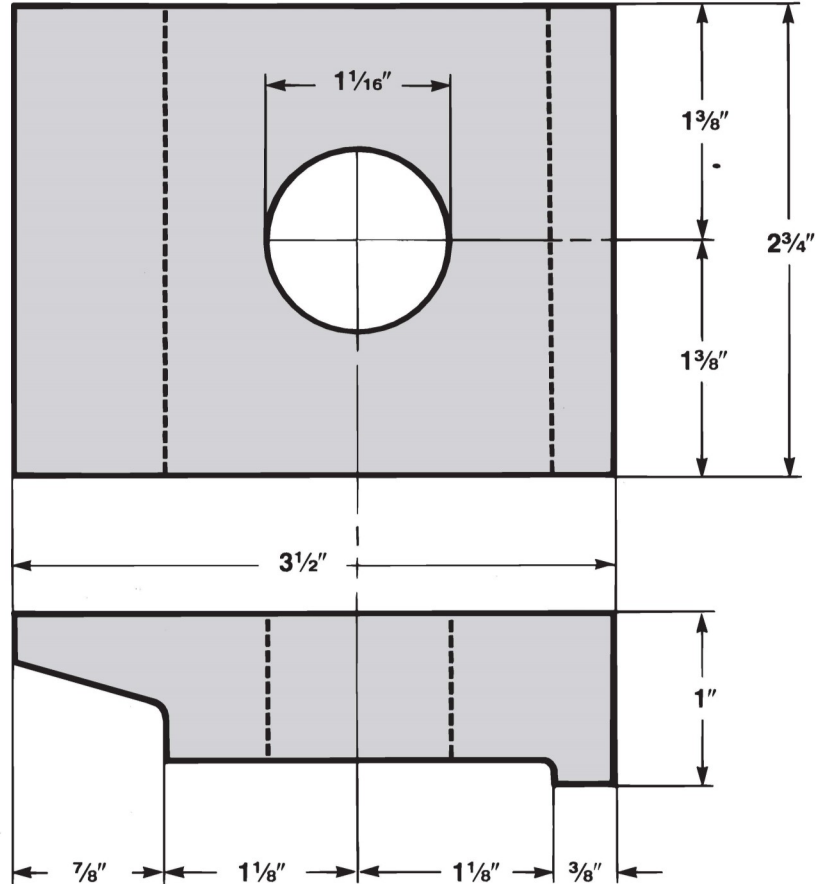

No. 175 Clip

No. 175 Clip

Clip Weight	Bolt Diameter	Use With	Normal Spacing
1.9 lbs	1"	175-lb Crane	Pairs every 2 feet

Please specify if clip is to be welded.

To order: Specify clip number.
All clips supplied without bolts.