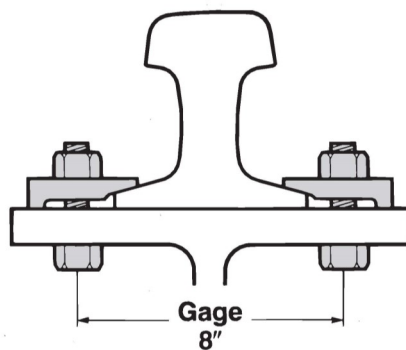

No. 171 Clip

No. 171 Clip

Clip Weight	Bolt Diameter	Use With	Normal Spacing
3.3 lbs	1"	171-lb Crane	Pairs every 2 feet

Please specify if clip is to be welded.

To order: Specify clip number.
All clips supplied
without bolts.