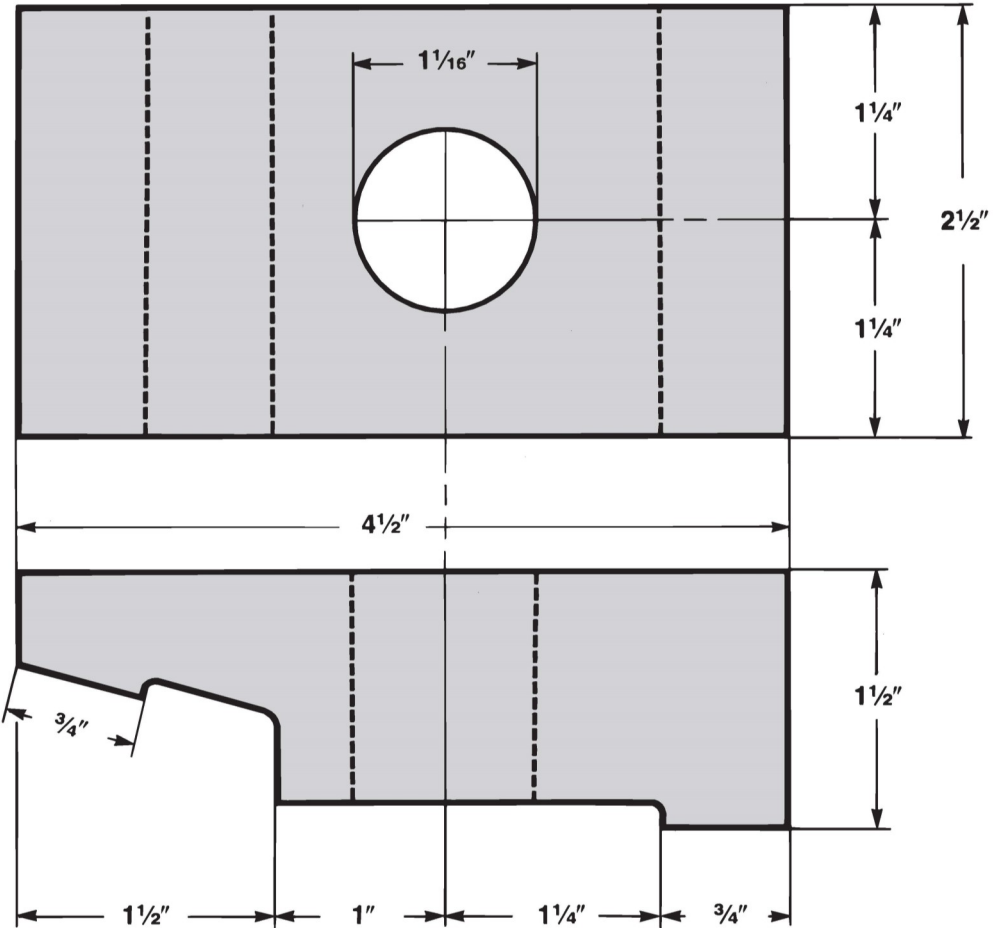

No. 171 Clip

No. 171 Clip

Clip Weight	Bolt Diameter	Use With	Normal Spacing
3.3 lbs	1"	171-lb Crane	Pairs every 2 feet

Please specify if clip is to be welded.

To order: Specify clip number.
All clips supplied
without bolts.